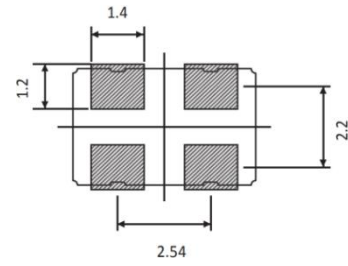

Frequency Range (额定频率范围)

f_0

1MHz ~ 1

Crystal Oscillator

YSO110TR Wide Voltage

3.2*2.5mm

5.0*3.2mm

7.0*5.0mm