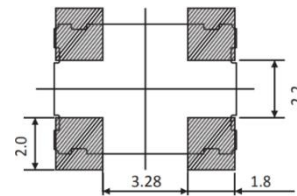

Frequency Range (额定频率范围)

f_0

1MHz ~ 1

Crystal Oscillator

YSO110TR Wide Voltage

3.2*2.5mm

5.0*3.2mm

7.0*5.0mm