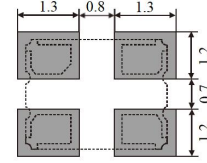

Frequency Range (额定频率范围)

f_0

1MHz ~ 1

Crystal Oscillator

YSO110TR Wide Voltage

3.2*2.5mm

5.0*3.2mm

7.0*5.0mm